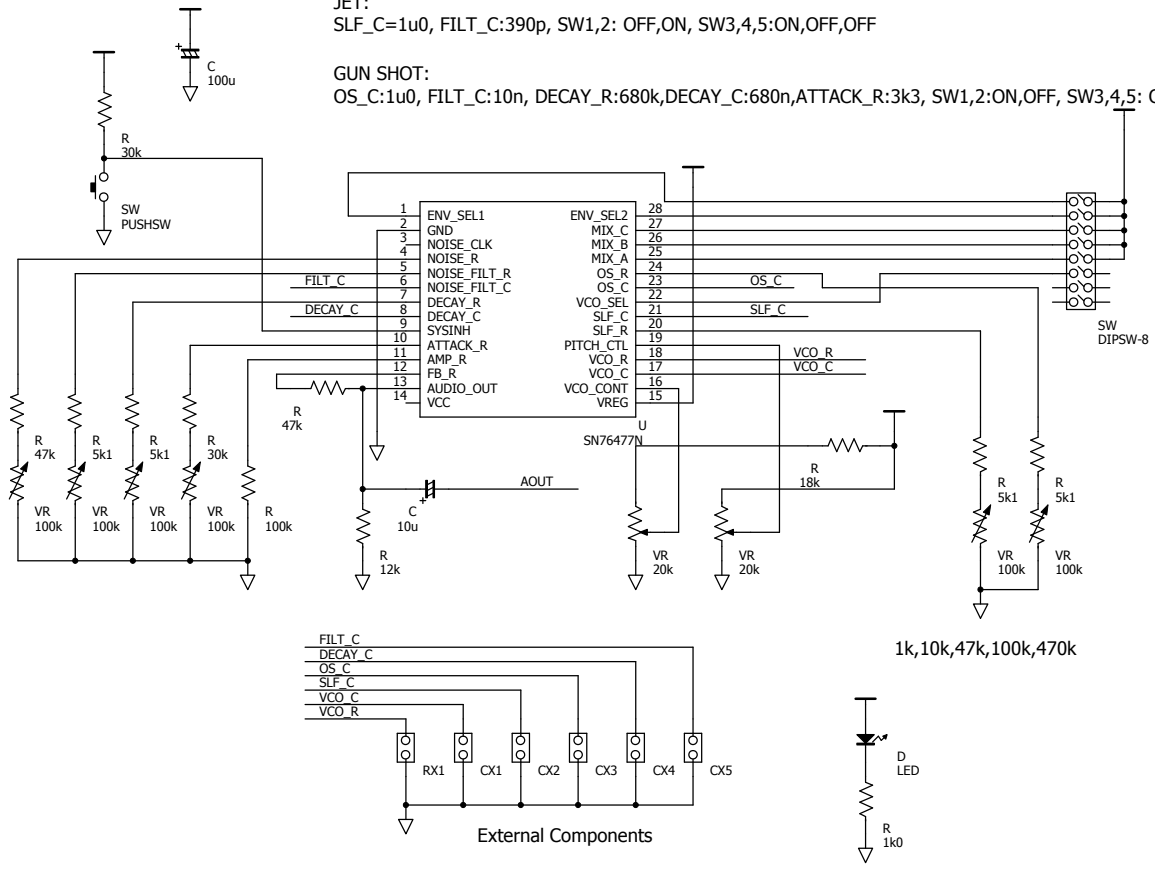

UFO:
VCO_C=220n, VCO_R=3k9, SLF_R=120k, SLF_C=1u0, SW1,2: ON,OFF, SW3,4,5:OFF,OFF,OFF

JET:
SLF_C=1u0, FILT_C:390p, SW1,2: OFF,ON, SW3,4,5:ON,OFF,OFF

GUN SHOT:
OS_C:1u0, FILT_C:10n, DECAY_R:680k,DECAY_C:680n,ATTACK_R:3k3, SW1,2:ON,OFF, SW3,4,5: OFF,OFF,ON

1k,10k,47k,100k,470k

External Components